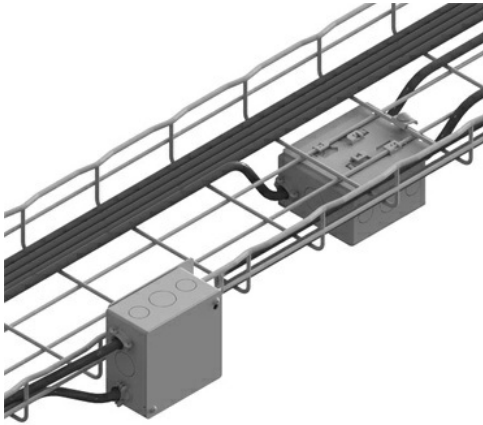

Cablofil 5" METAL TWIST-ON ELECTRICAL BOX KIT [944479]

Part No. 944479

This junction box can be directly installed on the side, bottom or corner of any CF series Cablofil wire mesh tray. Unique design allows secure attachment with a 45° twist. Available in two sizes, TC4 and TC5 junction box assemblies feature quality construction and bonding holes for quick and secure attachment.

Features & Benefits

Easy Attachment: Easy 45 degree twist-on attachment to any CF Series Cablofil tray.

Two Sizes: Available in 4" and 4.7" box sizes.

Box feature standard knockouts on 4 sides.

Kit includes: Covers, mounting screws, mounting bracket, box and bonding hardware.

Specifications

General Info

Product Line	Cablofil	Finish	Pre-Galvanized
UPC Number	800388046917	Country Of Origin	United States

Dimensions

Product Width US	4.0 in	Product Weight US	1.47 lb
Product Volume US	0.027 cu ft	Product Depth US	4.75 in
Product Height US	2.5 in		