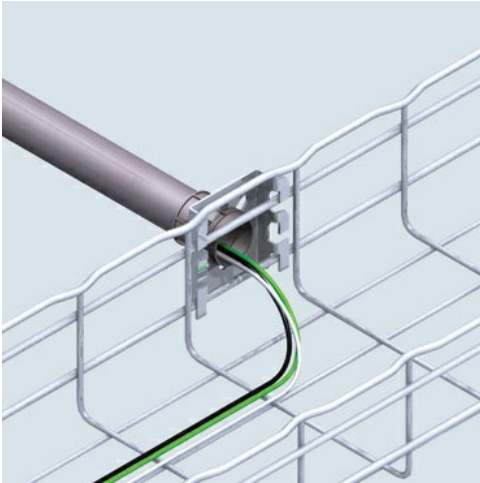

Cablofil
1" CONDUIT ATTACHMENT - WHITE (2D,,2W,,2L) [944654]
Part No. 944654

Cablofil Wiremesh Cable Tray concept based upon performance, safety and economy

Features & Benefits

three qualities which make Cablofil Wiremesh Cable Tray system preferred by installers. Cablofil adapts to the most complex configurations, and its structure gives maximum strength for minimum weight. The ease of creating fittings, carried out on site, as well as the wide range of unique and universal accessories gives complete freedom in routing combined with exceptionally fast installation.

Specifications

General Info

Product Line	Cablofil	Finish	Custom Painted
UPC Number	800388469112	Country Of Origin	United States
Type	Accessories		

Dimensions

Product Width US	4.5 in	Product Weight US	0.2 lb
Product Volume US	0.01 cu ft	Product Depth US	4.0 in
Product Height US	1.0 in		