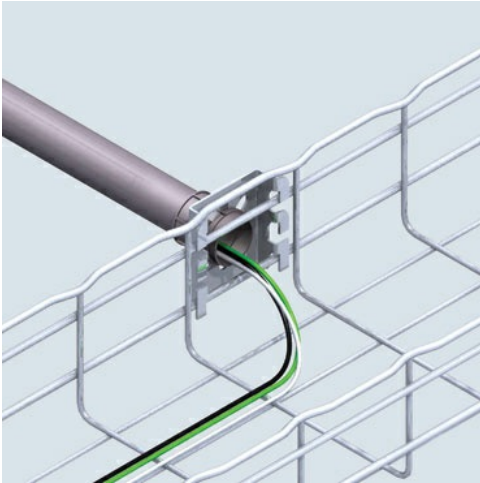

Cablofil
3/4" CONDUIT ATTACHMENT -WHITE (2D,,2W,,2L) [944658]
Part No. 944658

Cablofil Wiremesh Cable Tray concept based upon performance, safety and economy

Features & Benefits

three qualities which make Cablofil Wiremesh Cable Tray system preferred by installers. Cablofil adapts to the most complex configurations, and its structure gives maximum strength for minimum weight. The ease of creating fittings, carried out on site, as well as the wide range of unique and universal accessories gives complete freedom in routing combined with exceptionally fast installation.

Specifications

General Info

Product Line	Cablofil	Finish	Custom Painted
UPC Number	800388248946	Country Of Origin	United States
Type	Accessories		

Dimensions

Product Width US	4.5 in	Product Weight US	0.2 lb
Product Volume US	0.01 cu ft	Product Depth US	4.0 in
Product Height US	1.0 in		