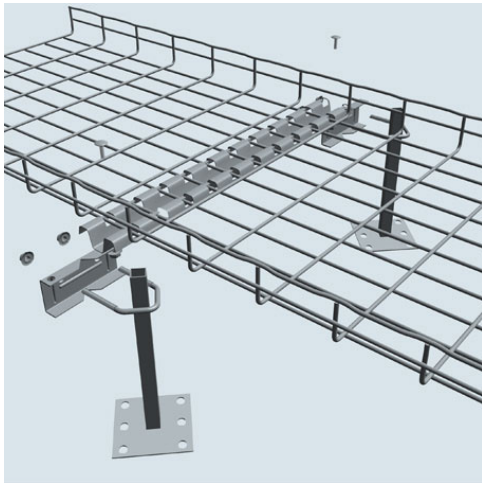

Cablofil
UNDERFLOOR BRIDGE KIT-WHITE (22W) [944720]
Part No. 944720

Cablofil Wiremesh Cable Tray concept based upon performance, safety and economy

Features & Benefits

Cablofil's Wiremesh Cable Tray concept is based on performance, safety, and economy. These three qualities make the Cablofil Wiremesh Cable Tray system preferred by installers

Cablofil adapts to the most complex configurations

Structure provides maximum strength for minimum weight

Ease of creating fittings on-site

Wide range of unique and universal accessories

Complete freedom in routing

Exceptionally fast installation

Specifications

General Info

Product Line	Cablofil	Finish	PE
UPC Number	800388249684	Country Of Origin	United States
Installation Location	Underfloor	Application Sector	Commercial, Industrial
Type	Supports		

Dimensions

Product Width US	13.5 in	Product Weight US	2.46 lb
Product Volume US	0.172 cu ft	Product Depth US	22.0 in
Product Height US	1.0 in		

Trade Programs

BAA

Yes
