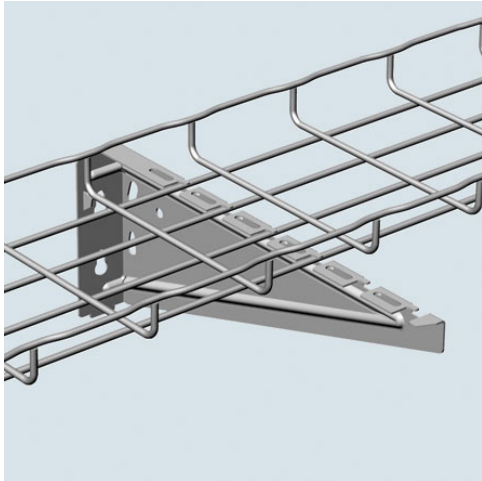

Cablofil
FAS UNIVERSAL BRACKET (2D,4W,4L)
Part No. 944894

Cablofil Wiremesh Cable Tray concept based upon performance, safety and economy — three qualities which make Cablofil Wiremesh Cable Tray system preferred by installers. Cablofil adapts to the most complex configurations, and its structure gives maximum strength for minimum weight. The ease of creating fittings, carried out on site, as well as the wide range of unique and universal accessories gives complete freedom in routing combined with exceptionally fast installation.

Features & Benefits

Use for tray support in under floor application in combination with EDF Rail. Use patented locking tabs on FAS U to secure tray without additional hardware. Supports wider tray and heavier loads than FAS L. FAS U snaps directly into EDF rail.