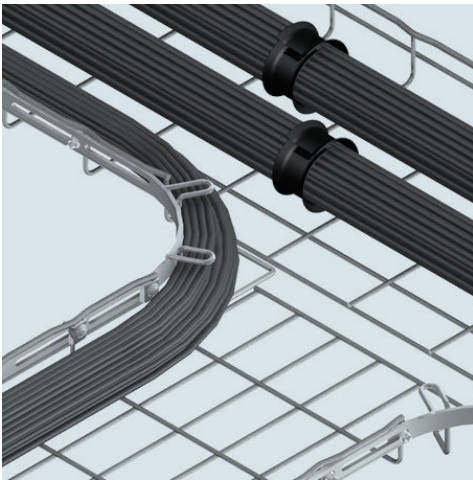

Cablofil
2 INCH DEEP RADIUS 1 T OR 2 90 DEGREE BEND KIT-WHITE(2 PCS) [944896]
Part No. 944896

Cablofil Wiremesh Cable Tray concept based upon performance, safety and economy: three qualities which make Cablofil Wiremesh Cable Tray system preferred by installers. Cablofil adapts to the most complex configurations, and its structure gives maximum strength for minimum weight. The ease of creating fittings, carried out on site, as well as the wide range of unique and universal accessories gives complete freedom in routing combined with exceptionally fast installation.

Features & Benefits

Contains: two Radius Splice, ten EZBN 1/4, eight CE25 and four CE40.

Provides a sturdy radius tee: that facilitates pulling MC or large power cables.

Top wire loops: help contain cable in tray while being pulled.

Contains: hardware for one tee or two 90° bends.

UL Classified Splice.

Patented.

Specifications

General Info

Product Line	Cablofil	Finish	Custom Painted
UPC Number	800388249653	Country Of Origin	United States