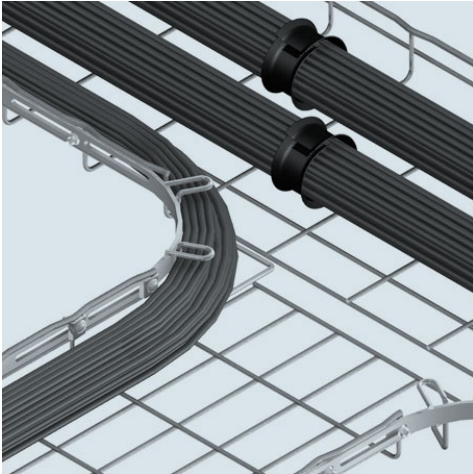

Cablofil
6 INCH DEEP RADIUS 1 T OR 2 90 DEGREE BEND KIT-WHITE (2 PCS) [944897]
Part No. 944897

Cablofil Wiremesh Cable Tray concept based upon performance, safety and economy; three qualities which make Cablofil Wiremesh Cable Tray system preferred by installers. Cablofil adapts to the most complex configurations, and its structure gives maximum strength for minimum weight. The ease of creating fittings, carried out on site, as well as the wide range of unique and universal accessories gives complete freedom in routing combined with exceptionally fast installation.

Features & Benefits

Contains: two Radius Splice, ten EZBN 1/4, eight CE25 and four CE40.

Provides a sturdy radius tee: that facilitates pulling MC or large power cables.

Top wire loops: help contain cable in tray while being pulled.

Contains: hardware for one tee or two 90° bends.

UL Classified Splice.

Patented.

Specifications

General Info

Product Line	Cablofil	Finish	Custom Painted
UPC Number	800388469280	Country Of Origin	United States
Type	Splicing		

Dimensions

Product Width US	13.25 in	Product Weight US	0.639 lb
Product Volume US	0.66 cu ft	Product Depth US	13.25 in
Product Height US	6.5 in		

Buy American Act Compliance

BAA	Yes
-----	-----