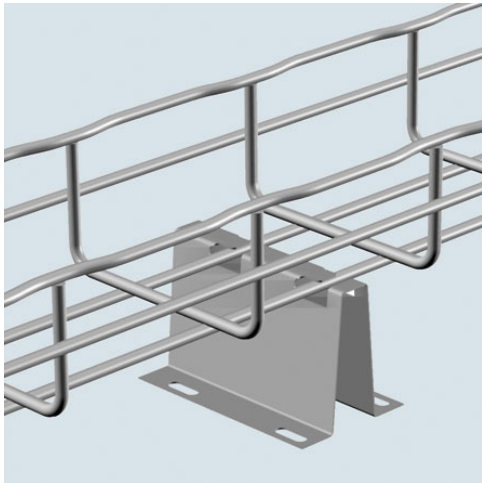

Cablofil
UNDER FLOOR SUPPORT STAND-PAINTED (4H,6W)
Part No. 945153

Cablofil Wiremesh Cable Tray concept based upon performance, safety and economy

Features & Benefits

three qualities which make Cablofil Wiremesh Cable Tray system preferred by installers. Cablofil adapts to the most complex configurations, and its structure gives maximum strength for minimum weight. The ease of creating fittings, carried out on site, as well as the wide range of unique and universal accessories gives complete freedom in routing combined with exceptionally fast installation.

Specifications

General Info

Product Line	Cablofil	Finish	Custom Painted
Country Of Origin	United States		
