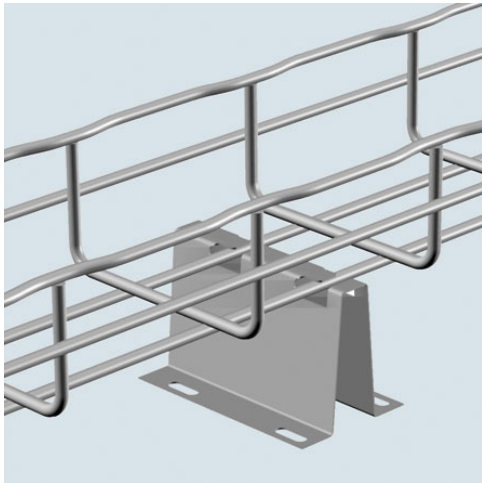

Cablofil
UNDER FLOOR SUPPORT STAND-BLACK (6H,6W)
Part No. 945158

Cablofil Wiremesh Cable Tray concept based upon performance, safety and economy

Features & Benefits

three qualities which make Cablofil Wiremesh Cable Tray system preferred by installers. Cablofil adapts to the most complex configurations, and its structure gives maximum strength for minimum weight. The ease of creating fittings, carried out on site, as well as the wide range of unique and universal accessories gives complete freedom in routing combined with exceptionally fast installation.

Specifications

General Info

Country Of Origin	United States	Product Line	Cablofil
Finish	Custom Painted		
