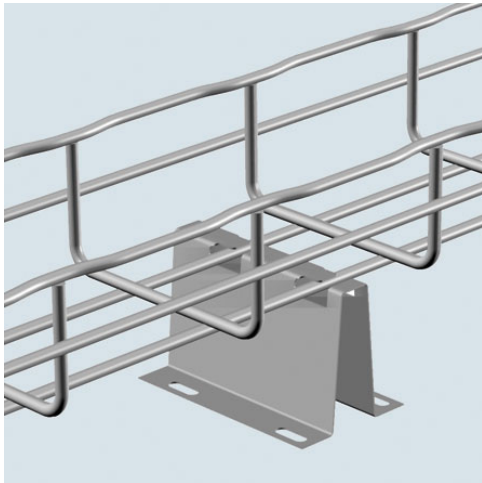

**Cablofil**  
**UNDER FLOOR SUPPORT STAND-PAINTED (12D,12W)**  
Part No. 945167

Cablofil Wiremesh Cable Tray concept based upon performance, safety and economy; three qualities which make Cablofil Wiremesh Cable Tray system preferred by installers. Cablofil adapts to the most complex configurations, and its structure gives maximum strength for minimum weight. The ease of creating fittings, carried out on site, as well as the wide range of unique and universal accessories gives complete freedom in routing combined with exceptionally fast installation.

## Features & Benefits

Raises cable pathway within easy reach of floor openings.

Slotted mounting holes allow for quick attachment to floor deck.

Installs quickly patented FAS locking tabs require no additional hardware to secure tray.

Supports tray independently of raised floor systems.