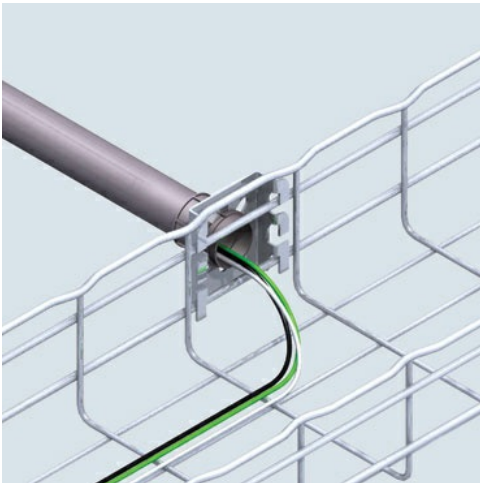

Cablofil
Discontinued - 3/4" HANG-ON CONDUIT ATTACHMENT-HOTDIPPED
Part No. 945186

Cablofil Wiremesh Cable Tray concept based upon performance, safety and economy; three qualities which make Cablofil Wiremesh Cable Tray system preferred by installers. Cablofil adapts to the most complex configurations, and its structure gives maximum strength for minimum weight. The ease of creating fittings, carried out on site, as well as the wide range of unique and universal accessories gives complete freedom in routing combined with exceptionally fast installation.

Features & Benefits

Secures 1/2" to 1 1/2" conduit to any size Cablofil Cable Tray.

Installs quickly - patented FAS locking tabs require no additional hardware to secure to tray.

Attach conduit to C50CC after attachment to tray with conduit connector (not included).

Specifications

General Info

Product Line	Cablofil	Finish	Hot Dipped Galvanized after Fabrication
UPC Number	800388482401	Country Of Origin	United States
Application Sector	Commercial, Industrial	Type	Accessories