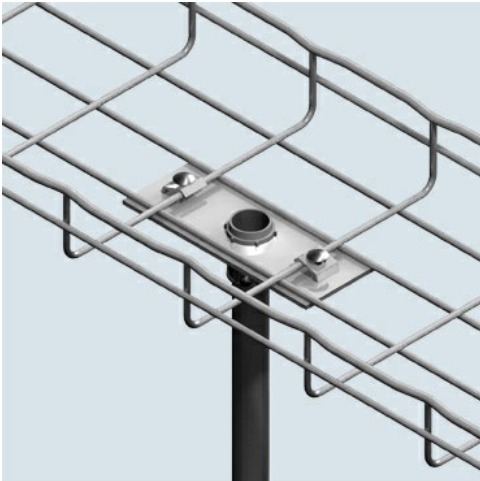

Legrand

2 1/2 INCH CONDUIT CLAMP KIT - WHITE (1D,,2W,,5L) [945198]

Part No. 945198

Cablofil Wiremesh Cable Tray concept based upon performance, safety and economy

Features & Benefits

three qualities which make Cablofil Wiremesh Cable Tray system preferred by installers. Cablofil adapts to the most complex configurations, and its structure gives maximum strength for minimum weight. The ease of creating fittings, carried out on site, as well as the wide range of unique and universal accessories gives complete freedom in routing combined with exceptionally fast installation.

Specifications

General Info

Country Of Origin United States

Product Line Cablofil

Finish Custom Painted
