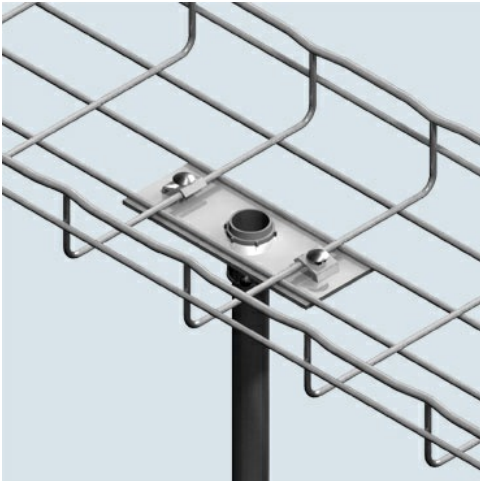

Legrand
4" BOLT-ON CONDUIT CLAMP KIT-HOTDIPPED
Part No. 945206

Cablofil Wiremesh Cable Tray concept based upon performance, safety and economy

Features & Benefits

three qualities which make Cablofil Wiremesh Cable Tray system preferred by installers. Cablofil adapts to the most complex configurations, and its structure gives maximum strength for minimum weight. The ease of creating fittings, carried out on site, as well as the wide range of unique and universal accessories gives complete freedom in routing combined with exceptionally fast installation.

Specifications

General Info

Country Of Origin United States

Product Line Cablofil

Finish Hot Dipped
