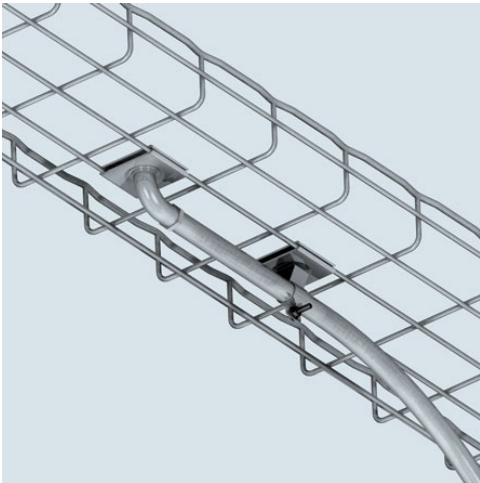

Cablofil
1/2" EMT FITTING CONDUIT ATTACH (10 PCS)
Part No. 945210

Cablofil Wiremesh Cable Tray concept based upon performance, safety and economy; three qualities which make Cablofil Wiremesh Cable Tray system preferred by installers. Cablofil adapts to the most complex configurations, and its structure gives maximum strength for minimum weight. The ease of creating fittings, carried out on site, as well as the wide range of unique and universal accessories gives complete freedom in routing combined with exceptionally fast installation.

Features & Benefits

Secures conduit to Cablofil tray.

CE 40 CC attaches 1/2" to 1-1/4" conduit diameters.

CH Kit includes: two CE 40 washers, one EZ BN 1/4 and one Conduit Hanger.

For Bottom Mounting - works with all Cablofil tray. For Side Mounting - works only with CF 105 and CF 150 tray series.

CH Kit secures 1/2" to 4" conduit diameters.

Specifications

General Info

Product Line	Cablofil	Finish	Custom Painted
Country Of Origin	United States		

Dimensions

Product Weight US	1.168 lb
-------------------	----------