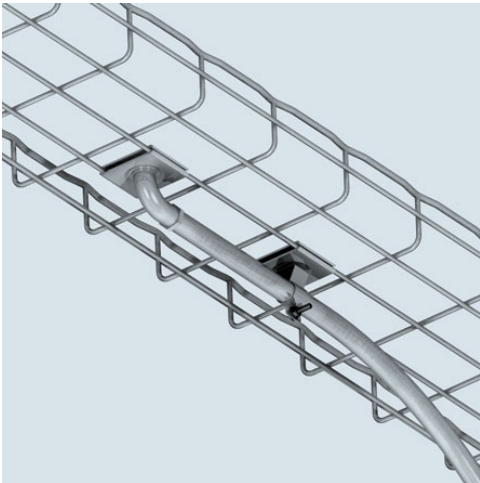

Cablofil
1/2" EMT FITTING CONDUIT ATTACH (10 PCS)
Part No. 945211

Cablofil Wiremesh Cable Tray concept based upon performance, safety and economy: three qualities which make Cablofil Wiremesh Cable Tray system preferred by installers. Cablofil adapts to the most complex configurations, and its structure gives maximum strength for minimum weight. The ease of creating fittings, carried out on site, as well as the wide range of unique and universal accessories gives complete freedom in routing combined with exceptionally fast installation.

Features & Benefits

Secures conduit to Cablofil tray.

CE 40 CC attaches 1/2" to 1-1/4" conduit diameters.

CH Kit includes: two CE 40 washers, one EZ BN 1/4 and one Conduit Hanger.

For Bottom Mounting - works with all Cablofil tray. For Side Mounting - works only with CF 105 and CF 150 tray series.

CH Kit secures 1/2" to 4" conduit diameters.

Specifications

General Info

Country Of Origin	United States	Product Line	Cablofil
Finish	Custom Painted		

Dimensions

Product Weight US	1.168 lb
-------------------	----------