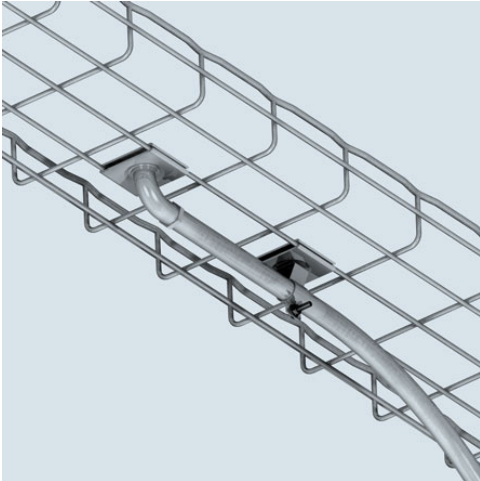

Cablofil
1/2" EMT FITTING CONDUIT ATTACH (10 PCS)
Part No. 945211

Cablofil Wiremesh Cable Tray concept based upon performance, safety and economy: three qualities which make Cablofil Wiremesh Cable Tray system preferred by installers. Cablofil adapts to the most complex configurations, and its structure gives maximum strength for minimum weight. The ease of creating fittings, carried out on site, as well as the wide range of unique and universal accessories gives complete freedom in routing combined with exceptionally fast installation.

Features & Benefits

Secures conduit to Cablofil tray.

CE 40 CC attaches 1/2" to 1-1/4" conduit diameters.

CH Kit includes: two CE 40 washers, one EZ BN 1/4 and one Conduit Hanger.

For Bottom Mounting - works with all Cablofil tray. For Side Mounting - works only with CF 105 and CF 150 tray series.

CH Kit secures 1/2" to 4" conduit diameters.

Specifications

General Info

Country Of Origin	United States	Product Line	Cablofil
Finish	Custom Painted		

Dimensions

Product Weight US	1.168 lb
-------------------	----------