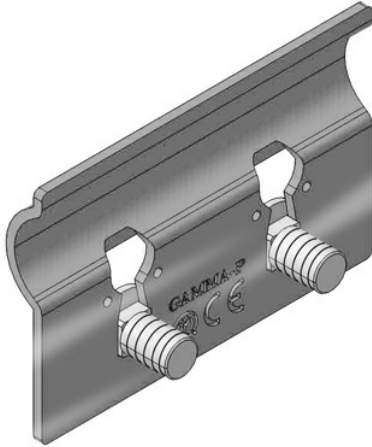

Cablofil
Trough FAS SPLICE WHITE (2H)
Part No. 960593

V-Trough cable tray keeps your cables protected and easy to manage. Its high-strength steel construction matches many European OEM specifications and is available in smaller sizes for control and instrumentation cabling. V-Trough is manufactured to exacting standards so that all components fit together perfectly, making installation a snap.

Features & Benefits

Hardware included. M6x12mm square neck carriage bolt (zinc plated) and M6 serrated flange hex nut (zinc plated).

Specifications

General Info

Product Line	Cablofil	Finish	Custom Painted
UPC Number	800388471870	Country Of Origin	Italy

Dimensions

Product Width US	2.75 in	Product Weight US	0.15 lb
Product Volume US	0.002 cu ft	Product Depth US	2.25 in
Product Height US	0.5 in		

Buy American Act Compliance

BAA	Yes
-----	-----