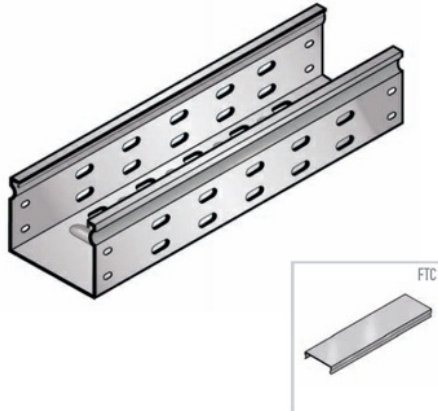

**Cablofil**  
**Ventilated Trough Straight(2H,2W, 120L) PAINTED**  
Part No. 960760

V-Trough cable tray keeps your cables protected and easy to manage. Its high-strength steel construction matches many European OEM specifications and is available in smaller sizes for control and instrumentation cabling. V-Trough is manufactured to exacting standards so that all components fit together perfectly, making installation a snap.

## Features & Benefits

Ventilated design: reduces cable heating, mold and moisture buildup.

Rolled top edge: for cable and installer protection.

18 gage steel.

Strong corrosion resistant steel construction.

Unique design: allows for cable and installer protection.

Compatible cover: FTC sold separately.