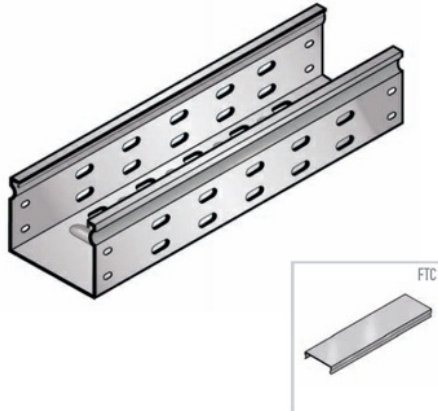

Cablofil
Ventilated Trough Straight(2H, 12W, 120L) PAINTED
Part No. 960762

V-Trough cable tray keeps your cables protected and easy to manage. Its high-strength steel construction matches many European OEM specifications and is available in smaller sizes for control and instrumentation cabling. V-Trough is manufactured to exacting standards so that all components fit together perfectly, making installation a snap.

Features & Benefits

Ventilated design: reduces cable heating, mold and moisture buildup.

Rolled top edge: for cable and installer protection.

18 gage steel.

Strong corrosion resistant steel construction.

Unique design: allows for cable and installer protection.

Compatible cover: FTC sold separately.

Specifications

General Info

Product Line	Cablofil	Finish	PE
UPC Number	800388546813	Country Of Origin	Italy

Dimensions

Product Weight US	19.718 lb
-------------------	-----------