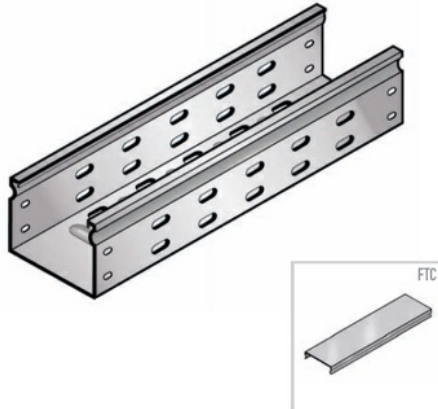

**Cablofil**  
**Ventilated Trough Straight (4H, 8W, 120L) PAINTED**  
Part No. 960763

V-Trough cable tray keeps your cables protected and easy to manage. Its high-strength steel construction matches many European OEM specifications and is available in smaller sizes for control and instrumentation cabling. V-Trough is manufactured to exacting standards so that all components fit together perfectly, making installation a snap.

## Features & Benefits

Ventilated design: reduces cable heating, mold and moisture buildup.

Rolled top edge: for cable and installer protection.

18 gage steel.

Strong corrosion resistant steel construction.

Unique design: allows for cable and installer protection.

Compatible cover: FTC sold separately.