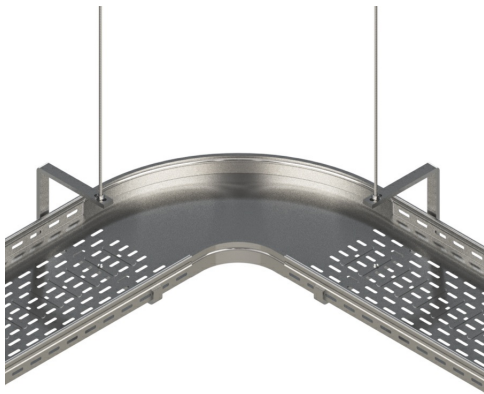

**Cablofil**  
**Vtrough Center Hanger 300 BLACK**  
Part No. 960768

Center Hanging Fiber Trough tray makes adding cables easy with the new ESO P31. The open side allows greater access to cable pathways up to 12" wide and makes covers easier to remove and replace. Designed for medium duty loads, the ESO P31 accepts 3/8" threaded rod and attaches to the tray with EZBN1/4 bolts. ESO P31 available in EZ (Electrozinc) and GC (Hot Dipped Galvanized) to match your application environment.

## Features & Benefits

- Open side allows cables to added to pathway easily
- Use with 3/8" threaded rod
- Packaged in sets of 6 and 10

- Works with Fiber Trough or V-Trough Tray up to 12" wide
- Steel construction is available in two finishes.

### Dimensions

Product Width US	12.75 in	Product Weight US	2.88 lb
Product Volume US	0.048 cu ft	Product Depth US	6.5 in
Product Height US	1.0 in		