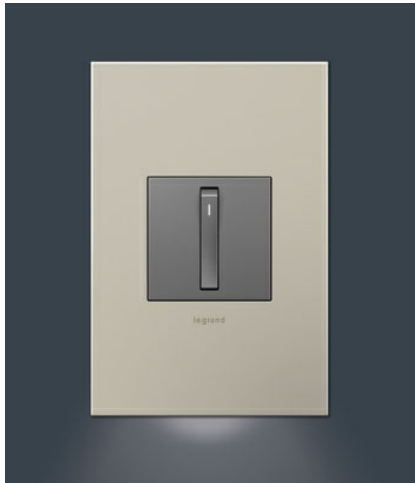

adorne Collection
adorne® One-Gang Accent Nightlight
Part No. AAAL1G4

Perfect for hallways, kids' rooms, or anywhere a little bit of light can provide extra comfort and visibility. Providing a gentle glow, this accent nightlight fits below any existing adorne switch or dimmer, practically disappearing into the sleek design. Toggle through the additional light level options with a tap of the finger to match your need or preference.

Features & Benefits

For complete installation, device must be paired with an adorne® screwless Wall Plate (not included). Available in a range of contemporary colors and stunning finishes.

Perfect for hallways or children's bedrooms where the addition of a subtle wall nightlight provides comfort and visibility

The adorne Accent Nightlight provides a warm, gentle light below any existing switch

Leave your wall nightlight on or toggle through several level settings with just the tap of a finger

The device attaches directly to the bottom of existing adorne light switches and dimmers, and is invisible once installed, making it a sleek addition day and night