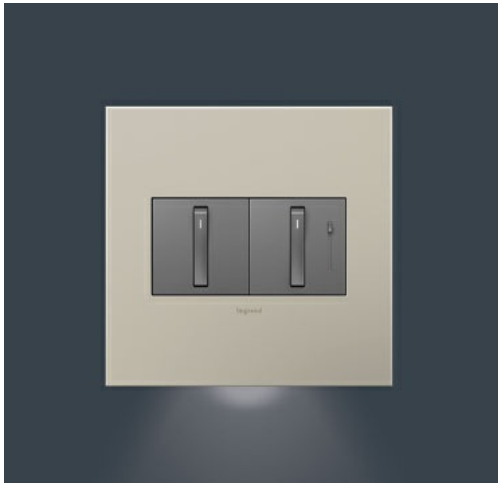

adorne Collection
adorne® Two-Gang Accent Nightlight
Part No. AAAL2G2

Perfect for hallways, kids' rooms, or anywhere a little bit of light can provide extra comfort and visibility. Providing a gentle glow, this accent nightlight fits below any existing adorne switch or dimmer, practically disappearing into the sleek design. Toggle through the additional light level options with a tap of the finger to match your need or preference.

Features & Benefits

Installs in 5 minutes or less, directly to the bottom of any adorne Switch, Dimmer or Outlet; no additional hardware required.

For use with adorne Wall Plates only.

Not for use with the Pop-Out Outlet.

Specifications

General Info

Color	Black	UPC Number	785007025897
Country Of Origin	China	Product Line	Pass & Seymour