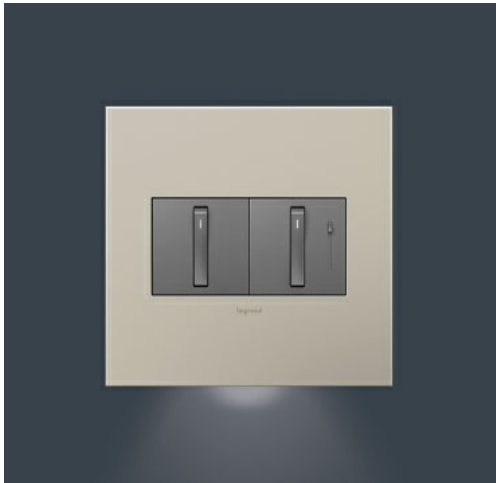

adorne Collection
adorne® Two-Gang Accent Nightlight
Part No. AAAL2G2

Perfect for hallways, kids' rooms, or anywhere a little bit of light can provide extra comfort and visibility. Providing a gentle glow, this accent nightlight fits below any existing adorne switch or dimmer, practically disappearing into the sleek design. Toggle through the additional light level options with a tap of the finger to match your need or preference.

Features & Benefits

Perfect for hallways or children's bedrooms where the addition of a subtle wall nightlight provides comfort and visibility

The adorne Accent Nightlight provides a warm, gentle light below any existing switch

Leave your wall nightlight on or toggle through several level settings with just the tap of a finger

The device attaches directly to the bottom of existing adorne light switches and dimmers, and is invisible once installed, making it a sleek addition day and night