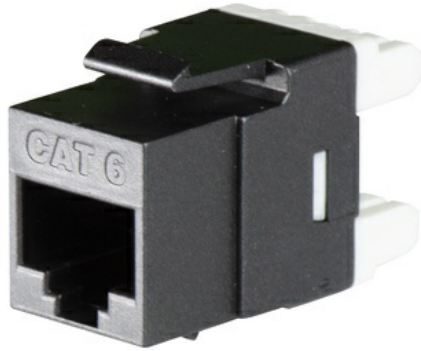

adorne Collection  
adorne® Cat 6 RJ45 Data Insert, Graphite  
Part No. AC6RJ45G1

Keystone Cat 6 RJ45 data insert supports gigabit networking performance.

Snap the data insert into any 1-Port, 2-Port or 4-Port adorne frame to upgrade existing data inserts in minutes. Designed for use with adorne Wall Plates.

## Features & Benefits

Pair with a 1-Port, 2-Port, or 4-Port adorne frame for use in an adorne Wall Plate

Innovative snap-in system makes installation fast and simple

Complete the look with a stunning, screwless adorne® Wall Plate, not included. Available in a range of contemporary colors and finishes. Coordinate with other designer switches & outlets