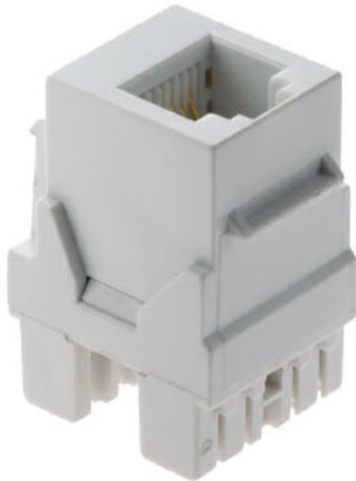

adorne Collection  
adorne® RJ25 Phone Jack, Black  
Part No. ACRJ25W1

Keystone insert to support up to three phone lines.

## Features & Benefits

Pair with a 1-Port, 2-Port, or 4-Port adorne frame for use in an adorne Wall Plate

Innovative snap-in system makes installation fast and simple

Complete the look with a stunning, screwless adorne® Wall Plate, not included. Available in a range of contemporary colors and finishes. Coordinate with other designer switches & outlets