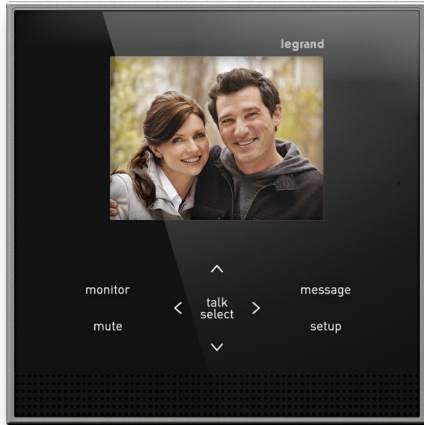

adorne Collection  
Discontinued - adorne® Interior Intercom Unit  
Part No. AI6000M1

The adorne interior intercom unit works in tandem with one exterior video doorbell camera to see who's at the front door from multiple locations in your home.

## Features & Benefits

Receives images from the Exterior Video Doorbell Camera for a convenient view of the front door.

Communicates via audio with any other Interior Intercom Units installed throughout the home (system limit of three).

Mount the unit to the surface of a wall, or simply place upright on a tabletop using the easel back.

Includes power cable. Must be plugged into an existing outlet. It can be surface-mounted to the wall, or placed on a tabletop through use of the integrated easel back.