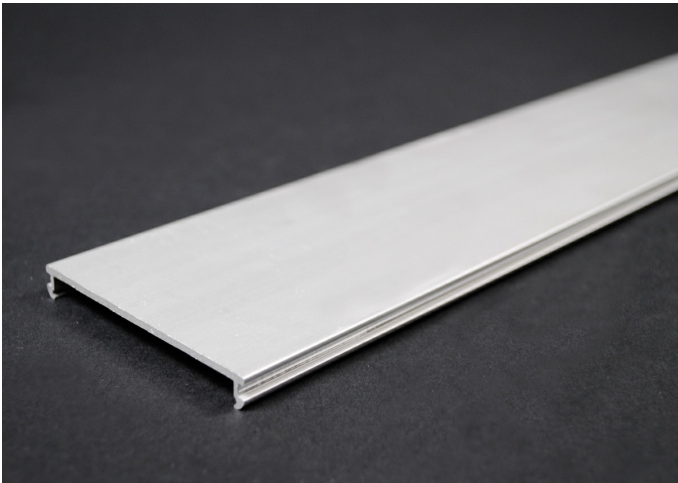

**Wiremold**  
**Wiremold AL3300 Series Raceway Cover**  
Part No. AL3300C-5

The Wiremold 3300 series aluminum raceway system meets the demands of today's commercial spaces, providing a compact, handsome and effective method of consolidating all power and communication cabling. In laboratories, healthcare facilities and upscale office locations, the divided aluminum raceway separates power and communication cabling and directs these services where required. The low-profile design can be installed as baseboard, surface mounted, or under laboratory reagent shelves. The two-piece raceway means wiring is always accessible and changes are easily accomplished at any time.

### Dimensions

Product Width US	60.0 in	Product Weight US	0.263 lb
Product Volume US	59.96 cu in	Product Depth US	0.38 in
Product Length US	60.0 in		