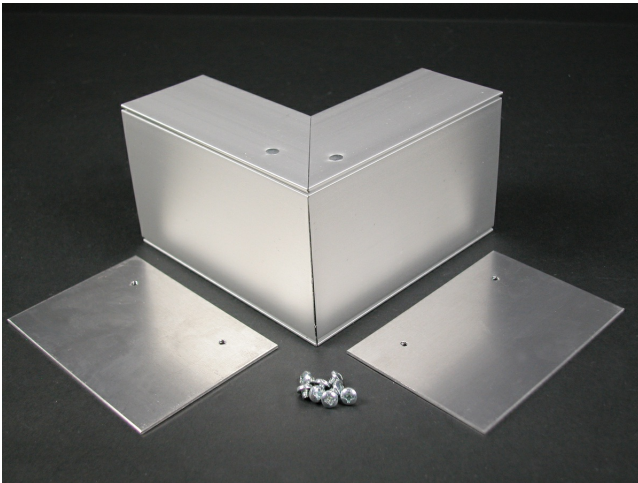

Wiremold  
AL3300 External Elbow Fitting  
Part No. AL3318

AL3300 Series Aluminum Raceway System meets the demands of today's commercial spaces, providing a compact, handsome and effective method of consolidating all power and communication cabling. In laboratories, healthcare facilities and upscale office locations, the divided aluminum raceway separates power and communication cabling and directs these services where required. The low-profile design can be installed as baseboard, surface mounted, or under laboratory reagent shelves. The two-piece raceway design means wiring is always accessible and changes are easily accomplished at any time.

## Features & Benefits

For making 90 degree external corners. Four AL33001 Couplings included.