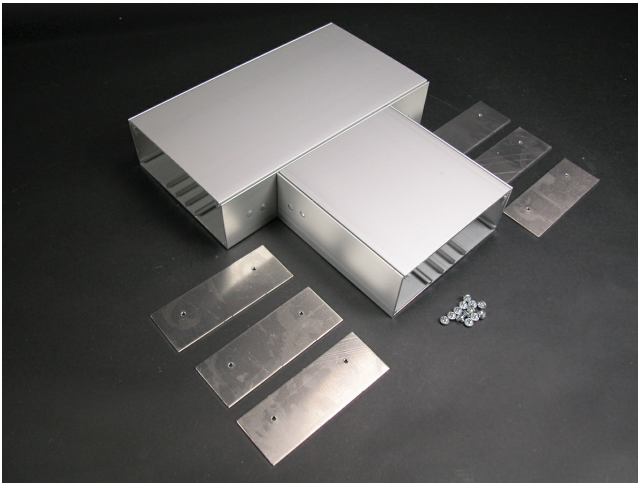

Wiremold
AL5200 Large Multi-Channel Raceway Tee Fitting
Part No. AL5215

AL5200 Series™ Aluminum Raceway is sleek, clean and attractive. Integrated into casework or lab furniture, or installed as baseboard, these raceways can be used to distribute communication and power wiring while maintaining aesthetics. The satin anodized finish is designed for both good looks and easy service. The “hi-tech” appearance makes this raceway an attractive choice for contemporary spaces. This aluminum raceway system also complements the decor of commercial offices, laboratories, and healthcare facilities.

Features & Benefits

Branch connection of two runs of AL5200 Series Raceway. Includes three pairs of AL5201 Couplings.

Specifications

General Info

Product Line	Wiremold	UPC Number	786776046830
Country Of Origin	Mexico	Application Sector	Commercial
Standard	cULus Listed Raceway: File E4376 Guide RJPR. Fittings: File E41751 Guide RJPR. Raceway & Fittings: Meet Article 386 of NEC. Multioutlet Assemblies: Meet Article 380 of NEC.	Type	Raceway