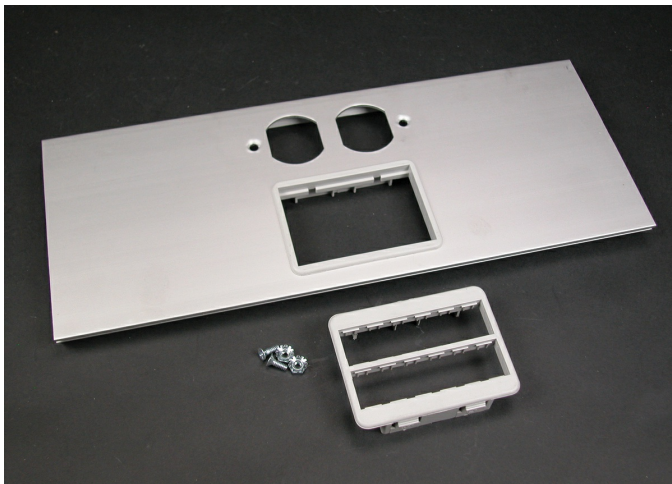

Legrand

AL5200 Large Multi-Channel Raceway Duplex and Ortronics Cover Plate
Part No. AL5256-DMABRT

Accepts duplex receptacle and Ortronics datacom inserts. Supplied with both adapters to accommodate six TracJack devices or three Series II devices. For AL5200 Series Raceway.

Specifications

General Info

UPC Number 786776076035

Country Of Origin Mexico

Product Line Wiremold

Application Sector Commercial

Type Raceway

Standard cULus Listed Raceway: File E4376 Guide RJPR. Fittings: File E41751 Guide RJPR. Raceway & Fittings: Meet Article 386 of NEC. Multioutlet Assemblies: Meet Article 380 of NEC.