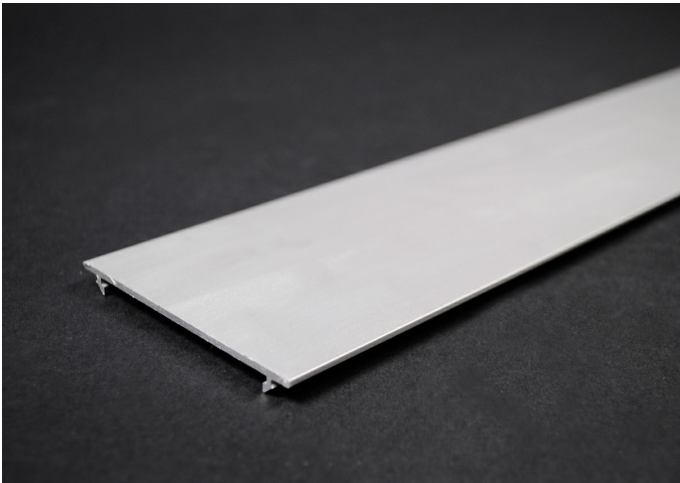

Wiremold
Wiremold ALA3800 Series Raceway Cover
Part No. ALAC-5

The Wiremold ALA Series Aluminum Raceway meets the demands of commercial spaces, providing a handsome and effective method of consolidating power and communications cabling. In laboratories, healthcare facilities and upscale office locations, the two channel, two cover aluminum raceway directs power and communication cabling services where required and provides access to one channel at a time.

Features & Benefits

This product meets the material restrictions of RoHS

Specifications

General Info

Product Line	Wiremold	Color	Silver
UPC Number	786776189674	Country Of Origin	Mexico
Application Sector	Commercial	Standard	cULus Listed Surface Metal Raceway: File E4376: Guide RJBT/RJBT7
Type	Raceway		

Dimensions

Product Width US	60.13 in	Product Weight US	0.281 lb
Product Volume US	45.1 cu in	Product Depth US	0.25 in
Product Height US	3.0 in		

Listing Agencies / 3rd Party Agencies

cULus ListingNumber	E4376	cULus Listed	Yes
---------------------	-------	--------------	-----