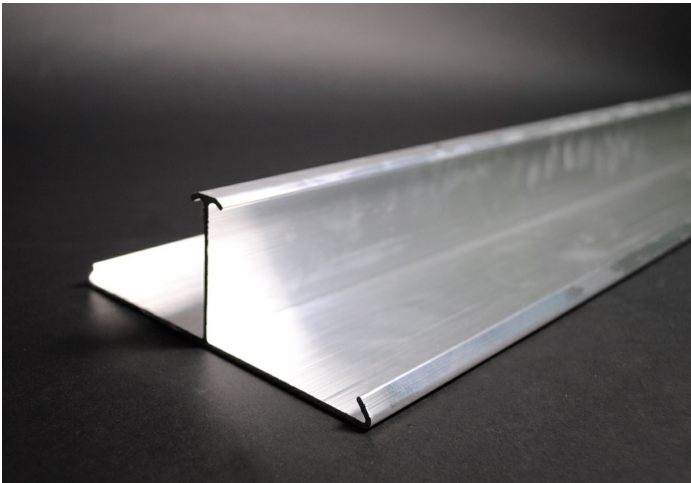

Wiremold
Wiremold ALDS4000 Series Raceway Base
Part No. ALDS4000B

The 4000 Designer Series Aluminum Raceway from Legrand provides an aesthetically and functionally superior alternative to existing raceway profiles. ALDS4000 Series Raceway includes a variety of innovative features and fittings that save installation time, cost less to specify, and provide 1/3 more wiring capacity than conventional box-style raceway profiles. ALDS4000 Series Raceway is a dual service aluminum raceway, with twin covers and a built-in divider that provides full isolation of services. With its increased capacity and unique downward-facing activation capabilities, ALDS4000 Series Raceway is ideal for any commercial, institutional, or industrial application requiring a high capacity metal raceway.

Features & Benefits

This product meets the material restrictions of RoHS

Specifications

General Info

Product Line	Wiremold	Color	Silver
UPC Number	786776083101	Country Of Origin	Mexico
Application Sector	Commercial	Standard	cULus Listed Surface Metal Raceway: File E4376: Guide RJBT/RJBT7
Type	Raceway		

Dimensions

Product Width US	120.0 in	Product Weight US	0.8 lb
Product Volume US	1320.0 cu in	Product Depth US	2.0 in
Product Height US	5.5 in		

Listing Agencies / 3rd Party Agencies

cULus ListingNumber	E4376	cULus Listed	Yes
---------------------	-------	--------------	-----