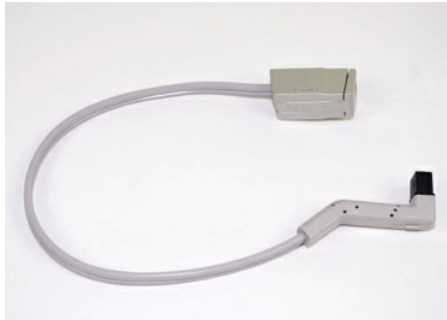

adorne Collection  
adorne® LED Light Extender, Titanium  
Part No. ALEXTLEDTM4

Ideal for corner cabinet installations, the LED Light Extender enables adorne LED lights to be mounted up to 22 inch from backsplash by extending cord length beyond default 11 inch. Pair it with the adorne LED Linear Light to enjoy a bright lighting option for illuminating countertop work spaces that plugs directly into any system module. The recommended positioning of the LED Linear Light is one light for every 18 inches of modular track. ⚠️WARNING: This product can expose you to chemicals including DBP, which is known to the State of California to cause birth defects or other reproductive harm. For more information, go to [www.P65Warnings.ca.gov](http://www.P65Warnings.ca.gov)

## Features & Benefits

Installs in 2 minutes or less, simply plug into any module opening to begin lighting counter work spaces

Must be used with an adorne Control Box within a Under-Cabinet Lighting and Power System

Designed for use with the adorne Under-Cabinet Lighting and Power System only. Exclusively fits onto the adorne Modular Track

### Dimensions

Product Width US	7.5 in	Product Weight US	0.675 lb
Product Height US	16.0 in	Product Length US	22.5 in