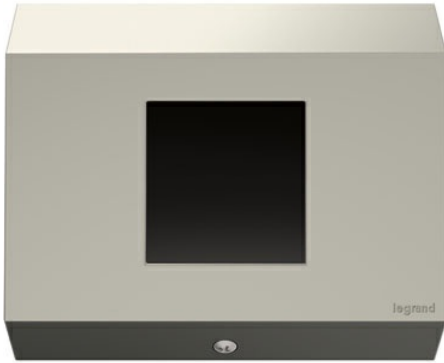

adorne Collection
Discontinued - adorne® 1-Gang Control Box (No Devices), Titanium
Part No. APCB4TM1

Add the lighting control or power access for your adorne Under-Cabinet solution by connecting to the existing in-wall wiring. Easily customize with adorne devices of your choosing, for clean counters and more functional space, all without interrupting your backsplash. 2-Gang Control Box also available.

Features & Benefits

Perfect for eliminating clutter and creating a more functional kitchen counter space

Keeps countertops free of the hazards and mess of wires

Connects to existing in-wall wiring. Add adorne switch, outlet or dimmer devices to power your customized Under-Cabinet Lighting and Power System

Single-pole operation is ideal for controlling a garbage disposal or adorne LED Linear Lights

Designed for professional, hard-wired installations

Once installed, this item is designed to fit onto the adorne Modular Track