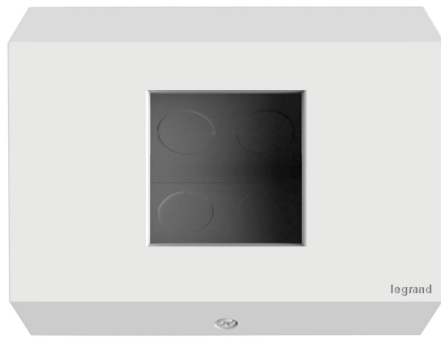

adorne Collection  
adorne® 1-Gang Control Box No Devices  
Part No. APCB4W1

Add the lighting control or power access for your adorne Under-Cabinet solution by connecting this 1-gang control box to the existing in-wall wiring. Easily customize with adorne devices of your choosing, for clean counters and more functional space, all without interrupting your backsplash. 2-Gang Control Box also available.

## Features & Benefits

Perfect for eliminating clutter and creating a more functional kitchen counter space

Keeps countertops free of the hazards and mess of wires

Connects to existing in-wall wiring. Add adorne switch, outlet or dimmer devices to power your customized Under-Cabinet Lighting and Power System

Single-pole operation is ideal for controlling a garbage disposal or adorne LED Linear Lights

Designed for professional, hard-wired installations

Once installed, this item is designed to fit onto the adorne Modular Track