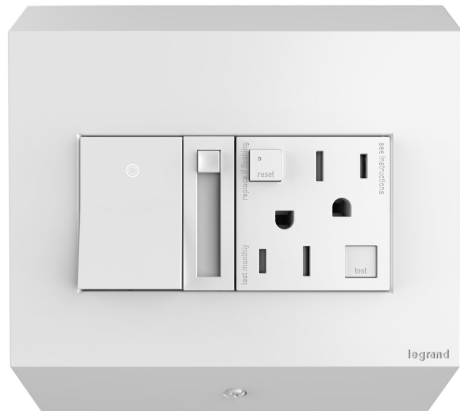

adorne Collection
adorne® Control Box with Paddle™ Dimmer and 15A GFCI Outlet
Part No. APCB6W2

Add precise lighting control and power access, complete with self-testing GFCI protection, for your adorne Under-Cabinet solution. This Control Box includes a Paddle Dimmer and 15A GFCI Outlet, connecting easily to existing in-wall wiring for clean counters and more functional space.

Features & Benefits

Perfect for eliminating clutter and creating a more functional kitchen counter space. Keeps countertops free of the hazards and mess of wires. Connects to existing in-wall wiring to power your Under-Cabinet Lighting and Power System. Includes an adorne Paddle Dimmer and self-testing GFCI Outlet. Single-pole operation is ideal for controlling a garbage disposal or adorne LED Linear Lights. Designed for professional, hard-wired installations. Once installed, this item is designed to fit onto the adorne Modular Track.

Specifications

General Info

Product Line	Pass & Seymour	Color	White
UPC Number	786776186901	Country Of Origin	China
Standard	cETLus		

Technical Information

Frequency Rating	60 HTZ Hz	Wattage	450 W
Voltage	120 V	Environmental Conditions	Dry Interior Locations pct