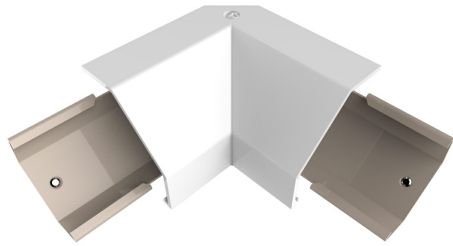

adore Collection
adore® Modular Track Corner Connector
Part No. APCCW4

Easily connect the tracks of your adore Under-Cabinet Lighting and Power System around right-angle corners.

Features & Benefits

Perfect for eliminating countertop clutter and creating a more functional kitchen counter space.

Fits right-angle corners; designed to connect two Modular Tracks.

Installs in 30 minutes or less.

Specifications

General Info

Color	White	UPC Number	786776186956
Country Of Origin	China	Product Line	Pass & Seymour
Standard	cETLus		