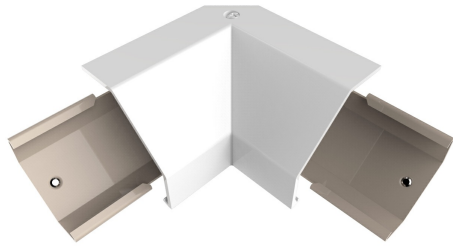

adorne Collection  
**Discontinued - adorne® Modular Track Corner Connector**  
Part No. APCCW4

Easily connect the tracks of your adorne Under-Cabinet Lighting and Power System around right-angle corners with this Modular Track Corner Connector. Available in white or titanium finish.

## Features & Benefits

Perfect for eliminating countertop clutter and creating a more functional kitchen counter space

Fits right-angle corners; designed to connect two Modular Tracks

Installs in 30 minutes or less

### General Info

Product Line	Pass & Seymour	Color	White
UPC Number	786776186956	Country Of Origin	China
Standard	cETLus		