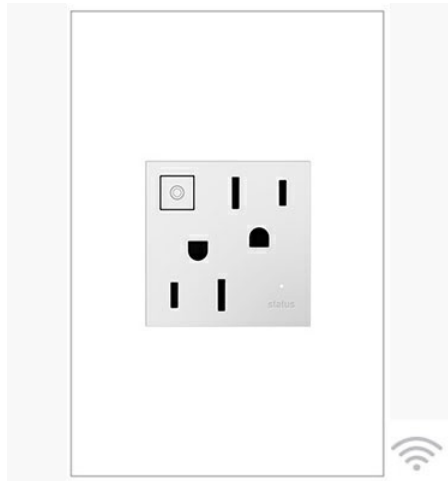

adorne Collection
Discontinued | adorne® 15A Wi-Fi Ready Outlet
Part No. ARPS15RF2W4

Upgrade a standard outlet for style and added control with this Wi-Fi Ready Outlet from adorne. Pair the outlet with a Wi-Fi Ready Remote Switch for multi-location control of a table or floor lamp plugged into the outlet. The Wi-Fi Ready Outlet features an on/off switch to conserve energy when not in use, and is tamper-resistant to help keep children protected. Made exclusively for use with screwless Wall Plates from the adorne® Collection, sold separately.

Features & Benefits

Installs in 15 minutes or less, fitting into an existing electrical box. No new wirign required for typical installation.

Pairs with the Wi-Fi Ready Remote Switch for multi-location control of a plugged in lamp or small appliance.

More color options available to fit any style, including finishes to match current hardware and lighting trends.

Complete the look with a stunning, screwless adorne® Wall Plate, not included. Available in a range of contemporary colors and finishes. Coordinate with other designer switches & outlets.