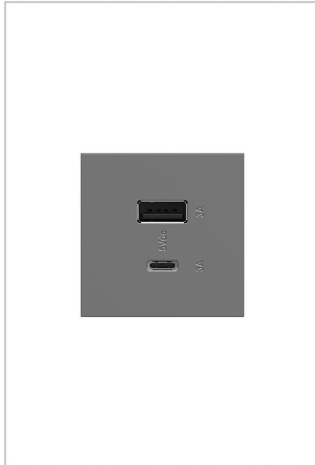

adorne Collection
adorne® 15W USB Outlet, Type A/C, Magnesium
Part No. ARUSB2AC6M4

Charge phones, tablets and more up to 40% faster, with USB Outlets from the adorne® Collection. Made to deliver a leading 6 amps of power, it features two built-in USB connections, including one to fit USB Type-C devices, and provides a fast, future-proof solution for convenient in-wall charging without an adapter. Easily replacing traditional outlets in as little as ten minutes, this USB Outlet transforms your space with modern functionality and the unique, contemporary aesthetic of adorne. Made exclusively for use with screwless Wall Plates from the adorne® Collection, sold separately.

Features & Benefits

For complete installation, device must be paired with an adorne® screwless Wall Plate (not included). Available in a range of contemporary colors and stunning finishes.

Features an industry-leading 6.0A of power, as well as Smart Chip technology, to maximize charging speed for each USB connection.