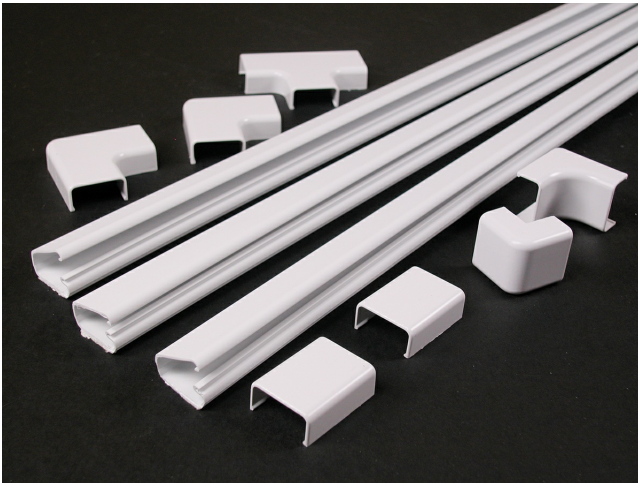

Wiremold  
CordMate II Kit - White  
Part No. C210

Especially suited for covering home entertainment wires, speaker cables, TV/video cabling and home office wiring. Organize and hide cords and cables easily. Self-adhesive backing makes for easy installation. Stylish design complements any interior setting. Paintable.

## Features & Benefits

12' of Cord Channel (3 sections, 4' long)

1 Inside Elbow

2 Couplings

This product meets the material restrictions of RoHS.

2 Flat Elbows

1 Outside Elbow

1 T-Fitting

### General Info

Product Line Wiremold Color White

UPC Number 086698880490 Country Of Origin United States

Application Sector Residential Standard Raceway is not NRTL Listed and is only designed for use in protecting electrical cords, low voltage wiring and cabling.

### Dimensions

Product Length US 12.0 in