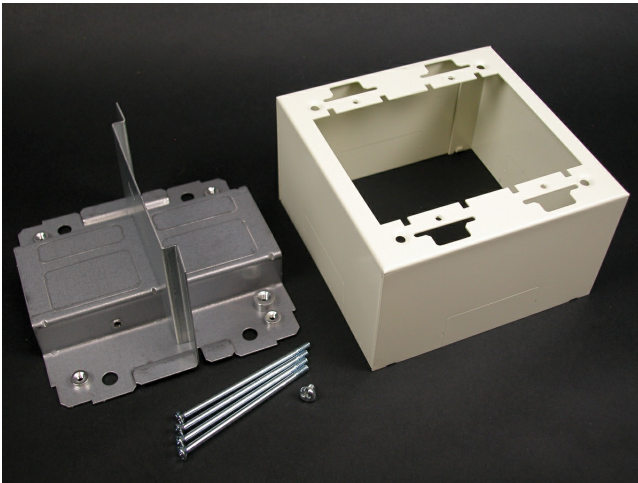

Wiremold
2G DIV DEVICE BOX-FOG WHITE
Part No. C2444D-2NFW

2400® Series Raceway is a single compartment raceway designed for communication or power applications and ideal for use in classrooms, offices, and hotel applications, or anywhere a small low profile raceway is needed. 2400D® Series Divided Raceway is a low profile steel raceway for use where a limited number of power and low voltage cables are required in the same raceway.

Features & Benefits

Labor saving, over-the-raceway device box. Divided two-gang box allows both power and low voltage at a single point-of-use. For use with commercially available faceplates.

Specifications

General Info

Product Line	Wiremold	UPC Number	786776139204
Country Of Origin	United States		

Dimensions

Product Weight US	1.354 lb
-------------------	----------

Listing Agencies / 3rd Party Agencies

cULus ListingNumber	E41751	cULus Listed	Yes
---------------------	--------	--------------	-----