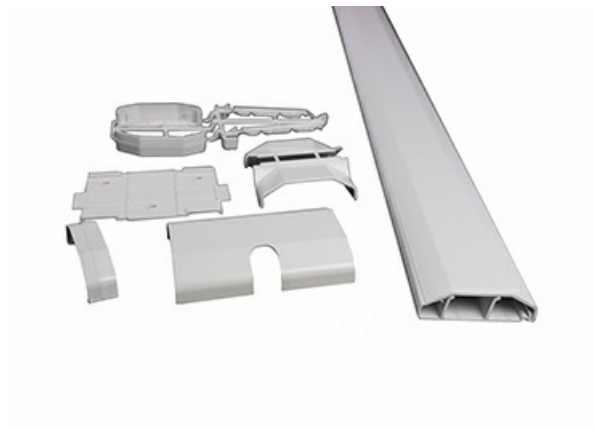

**Wiremold**  
**CableMate Kit, White**  
Part No. C910

CableMate Cord Organizers provide high capacity cable management in decorator chair rail or baseboard designs. Three internal channels provide additional cord organization. Knock-outs on end caps allow easy cord entry and exit. Paintable.

## Features & Benefits

CableMate Kit Includes:

1 C92 cord opening

1 convex C491 CornerMate transition fitting

4' section of C900 cord channel

1 CC99 seam cover

End caps and hardware needed for installation