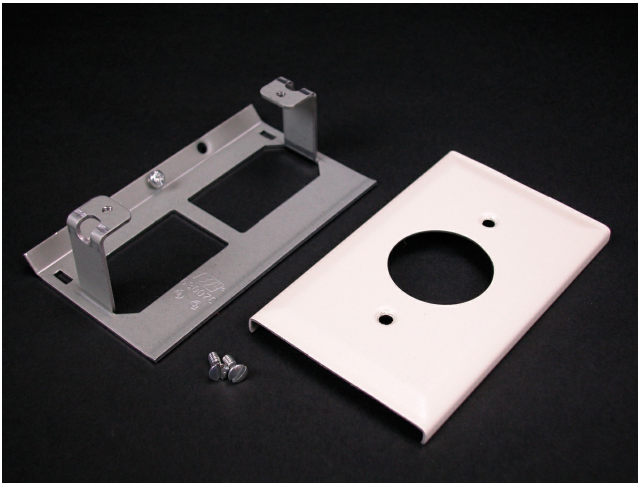

Wiremold
3000 Single Receptacle Cover Fitting
Part No. CG3027AE

Installs commercially available straight blade and locking single receptacles with face diameters of 1.38" - 1.40" (35mm - 36mm) into 3000 Series Raceway. G3007C Device Bracket included. NOTE: Certified to Canadian Safety Standards for sale in Canada. When ordering these products, change the "V" color prefix to "CV" or the "G" color prefix to "CG" to denote the Canadian versions.

Features & Benefits

Installs commercially available straight blade and locking single receptacles with face diameters of 1.38" - 1.40" (35mm - 36mm) into 3000 Series Raceway. G3007C Device Bracket included. NOTE: Certified to Canadian Safety Standards for sale in Canada. When ordering these products, change the "V" color prefix to "CV" or the "G" color prefix to "CG" to denote the Canadian versions.