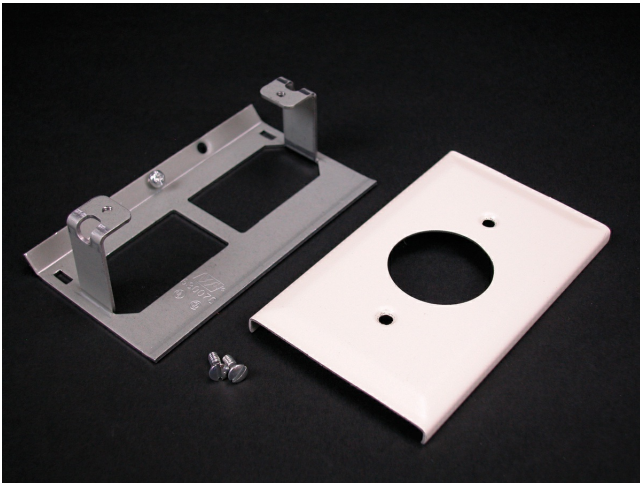

Wiremold
STL SINGLE RECEPT PLATE 3000 GRAY
Part No. CG3033JE

The Wiremold 3000 Series Steel Raceway provides wiring capacities for small to medium size installations. Power or data/communication devices can be wired into the raceway for a flush appearance satisfying both aesthetic and functional requirements. The 3000 Series Steel Raceway is ideally suited for wiring applications in frequently changing environments such as labs, hospitals and other industrial applications.

Features & Benefits

Installs commercially available straight blade and locking single receptacles with face diameters of 1.56" - 1.57" (approximately [40mm]) into 3000 Series Raceway. G3007C Device Bracket included. NOTE: Certified to Canadian Safety Standards for sale in Canada. When ordering these products, change the "V" color prefix to "CV" or the "G" color prefix to "CG" to denote the Canadian versions.