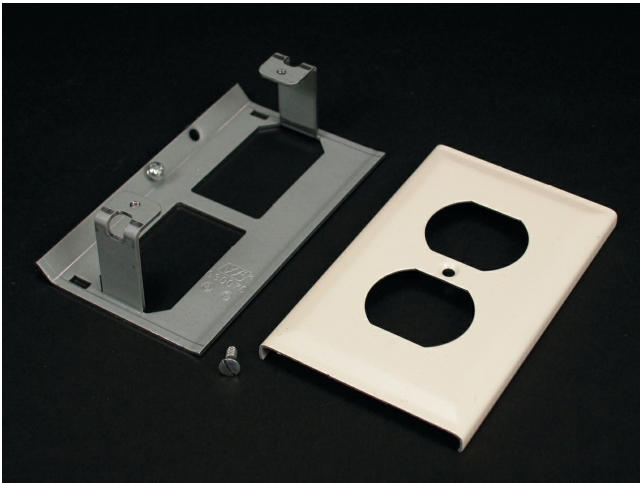

Wiremold  
3000 Duplex Receptacle Cover Fitting  
Part No. CG3043BE

Installs commercially available 15A and 20A duplex receptacles or 106 style data frame into 3000 Series Raceway. G3007C Device Bracket included. NOTE: Certified to Canadian Safety Standards for sale in Canada. When ordering these products, change the "V" color prefix to "CV" or the "G" color prefix to "CG" to denote the Canadian versions.

## Features & Benefits

Installs commercially available 15A and 20A duplex receptacles or 106 style data frame into 3000 Series Raceway. G3007C Device Bracket included. NOTE: Certified to Canadian Safety Standards for sale in Canada. When ordering these products, change the "V" color prefix to "CV" or the "G" color prefix to "CG" to denote the Canadian versions.

### Dimensions

Product Length US	4.5 in
-------------------	--------