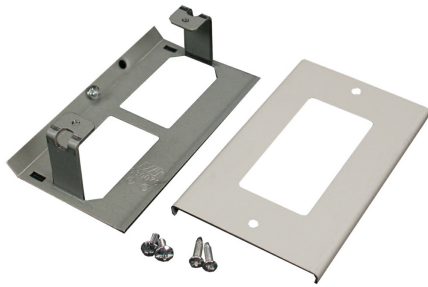

Wiremold
STL RECT DEVICE PLATE 3000 GRAY
Part No. CG3048R

The Wiremold 3000 Series Steel Raceway provides wiring capacities for small to medium size installations. Power or data/communication devices can be wired into the raceway for a flush appearance satisfying both aesthetic and functional requirements. The 3000 Series Steel Raceway is ideally suited for wiring applications in frequently changing environments such as labs, hospitals and other industrial applications.

Features & Benefits

Installs commercially available 15A and 20A rectangular receptacles into 3000 Series Raceway. G3007C Device Bracket included. NOTE: Certified to Canadian Safety Standards for sale in Canada. When ordering these products, change the "V" color prefix to "CV" or the "G" color prefix to "CG" to denote the Canadian versions.

Specifications

General Info

Product Line	Wiremold	UPC Number	786776537901
Country Of Origin	United States		

Dimensions

Product Length US	4.5 in
-------------------	--------

Listing Agencies / 3rd Party Agencies