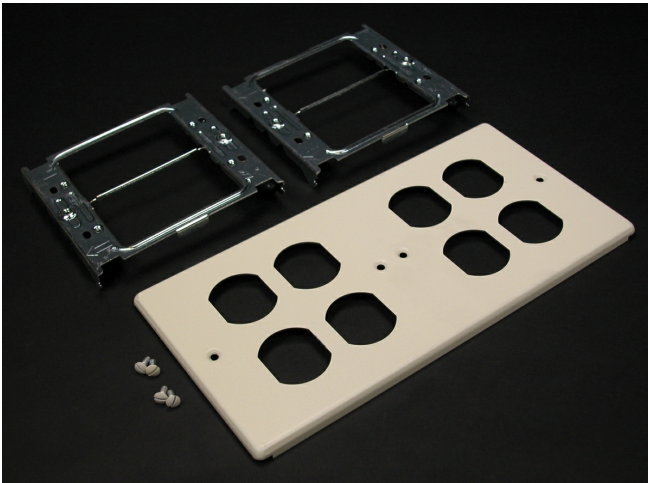

Wiremold
4-GANG W/FOUR DUPLEX OPENINGS-GRAY
Part No. CG4047-2BBBB

4000® Series Raceway is the work horse of surface raceway systems. 4000 Series Raceway can be divided for multi-service applications making it ideal for applications requiring a large cable capacity and dual-service requirements. Commercial, institutional, and industrial applications benefit from the rigid steel construction and durable ScuffCoat™ finish of this raceway. 4000 Series Raceway is also ideal for municipalities that have code requirements calling for all steel construction or that prohibit nonmetallic cable management systems.

Features & Benefits

Accepts 15A and 20A duplex receptacles and 106 style frames. Four duplex openings. NOTE: Certified to Canadian Safety Standards for sale in Canada. When ordering these products, change the "V" color prefix to "CV" or the "G" color prefix to "CG" to denote the Canadian versions.