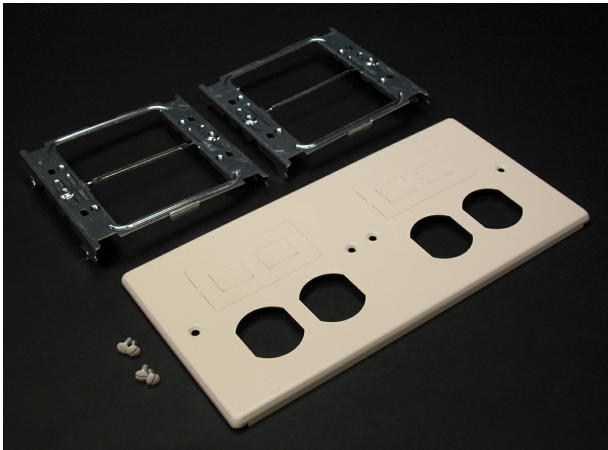

Wiremold
4-GANG W/TWO DUPLEX AND TWO MOD FURNITURE OPENINGS-GRAY
Part No. CG4047-2BBFF

4000® Series Raceway is the work horse of surface raceway systems. 4000 Series Raceway can be divided for multi-service applications making it ideal for applications requiring a large cable capacity and dual-service requirements. Commercial, institutional, and industrial applications benefit from the rigid steel construction and durable ScuffCoat™ finish of this raceway. 4000 Series Raceway is also ideal for municipalities that have code requirements calling for all steel construction or that prohibit nonmetallic cable management systems.

Features & Benefits

Accepts 15A and 20A duplex receptacles and 106 style frame. Includes combination twistouts for either modular furniture adapter or two Keystone RJ45s. NOTE: Certified to Canadian Safety Standards for sale in Canada. When ordering these products, change the "V" color prefix to "CV" or the "G" color prefix to "CG" to denote the Canadian versions.